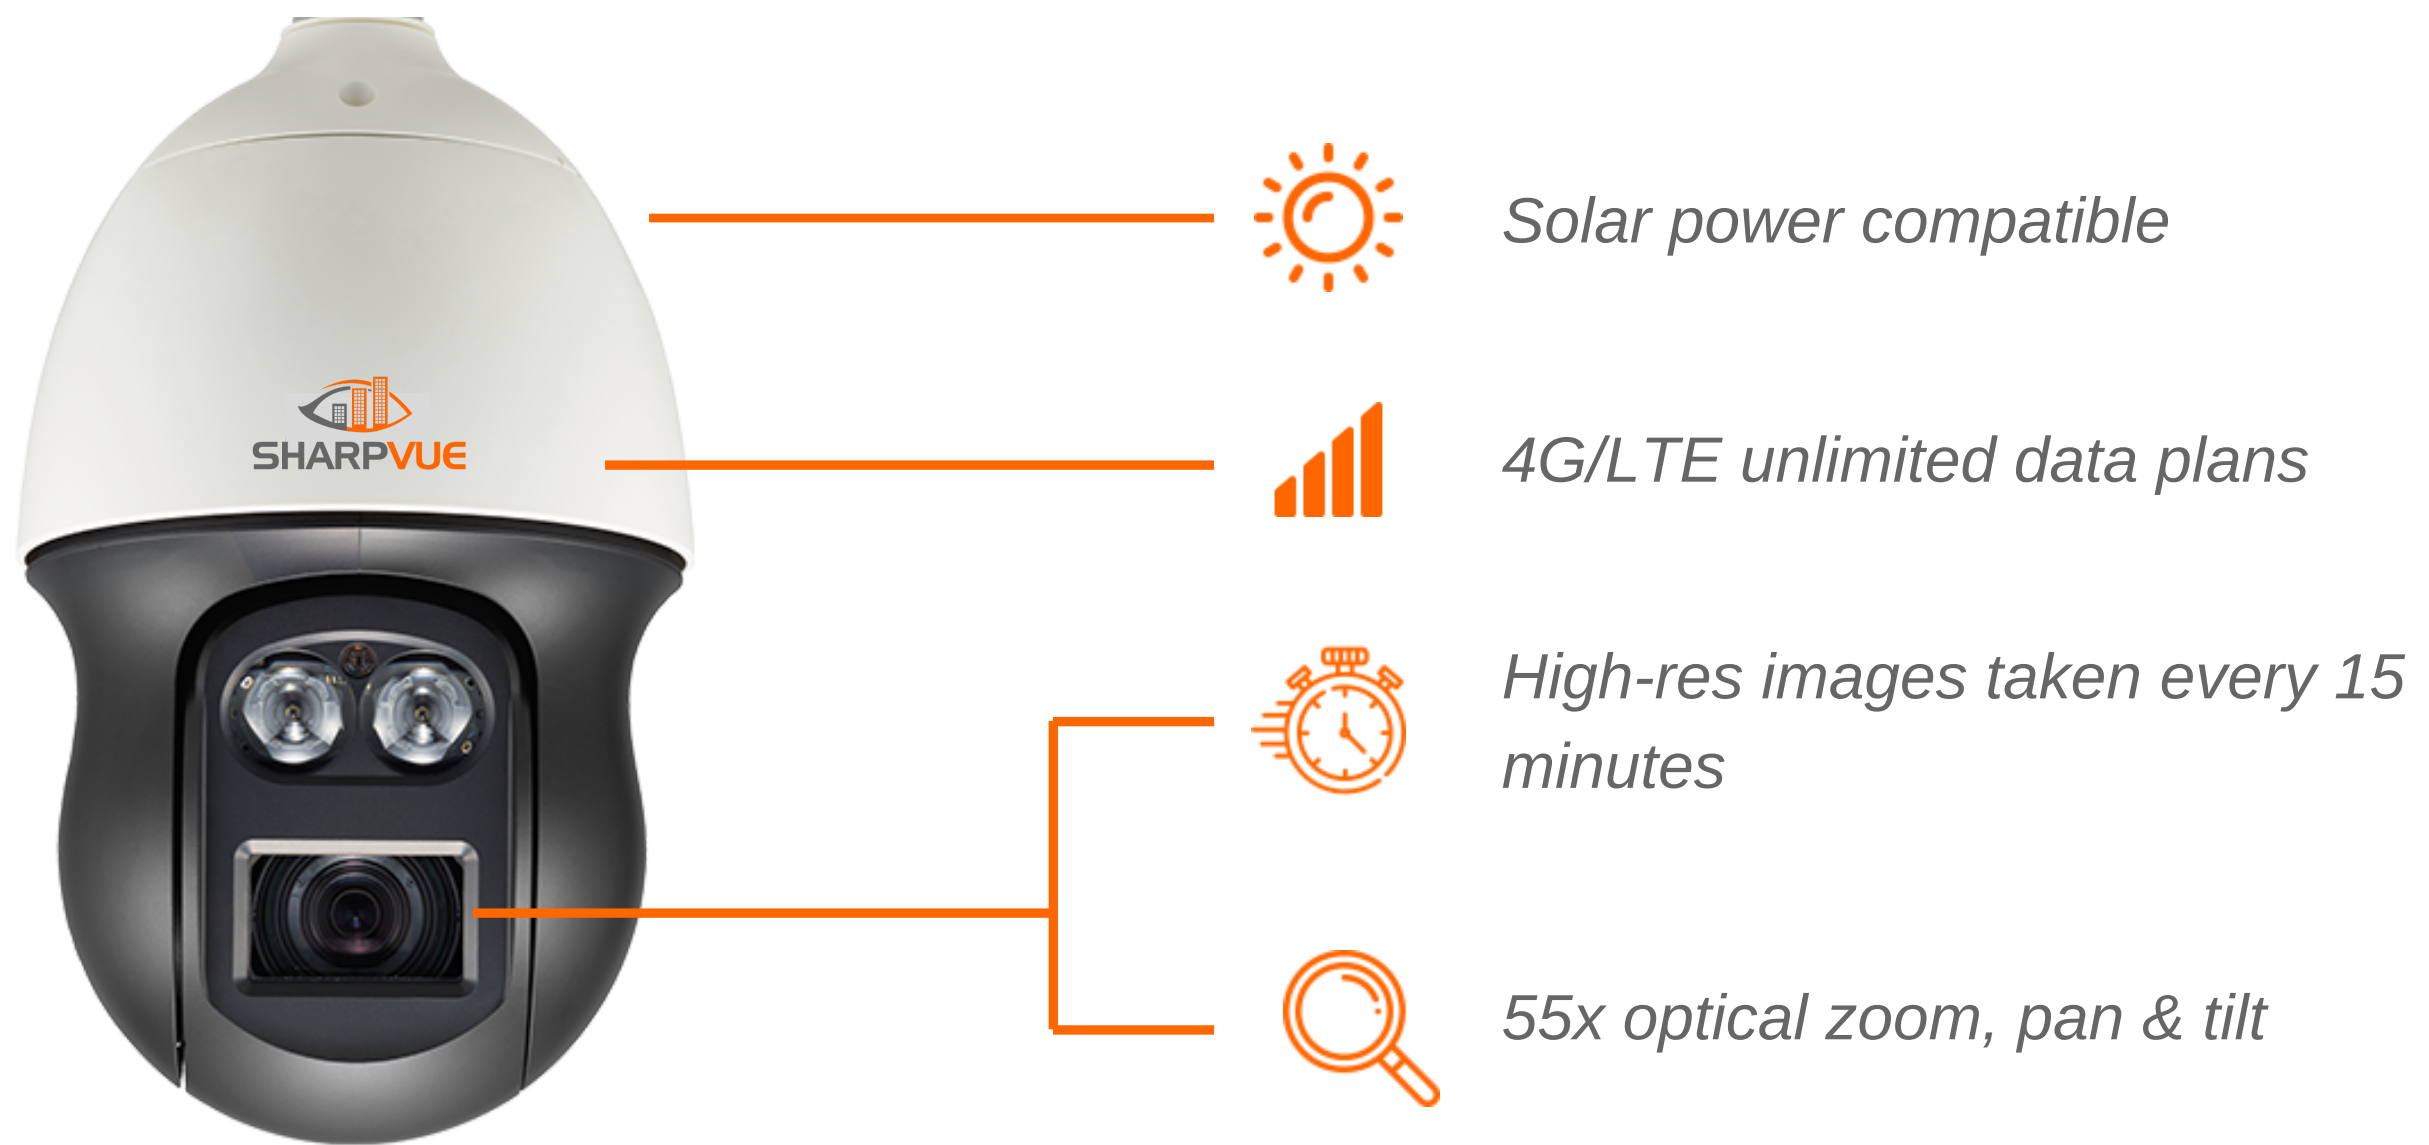

PAN-TILT-ZOOM LIVESTREAMING VIDEO CAMERA

See more of the job site with user-controlled pan-tilt-zoom (PTZ) technology to monitor progress throughout the project.